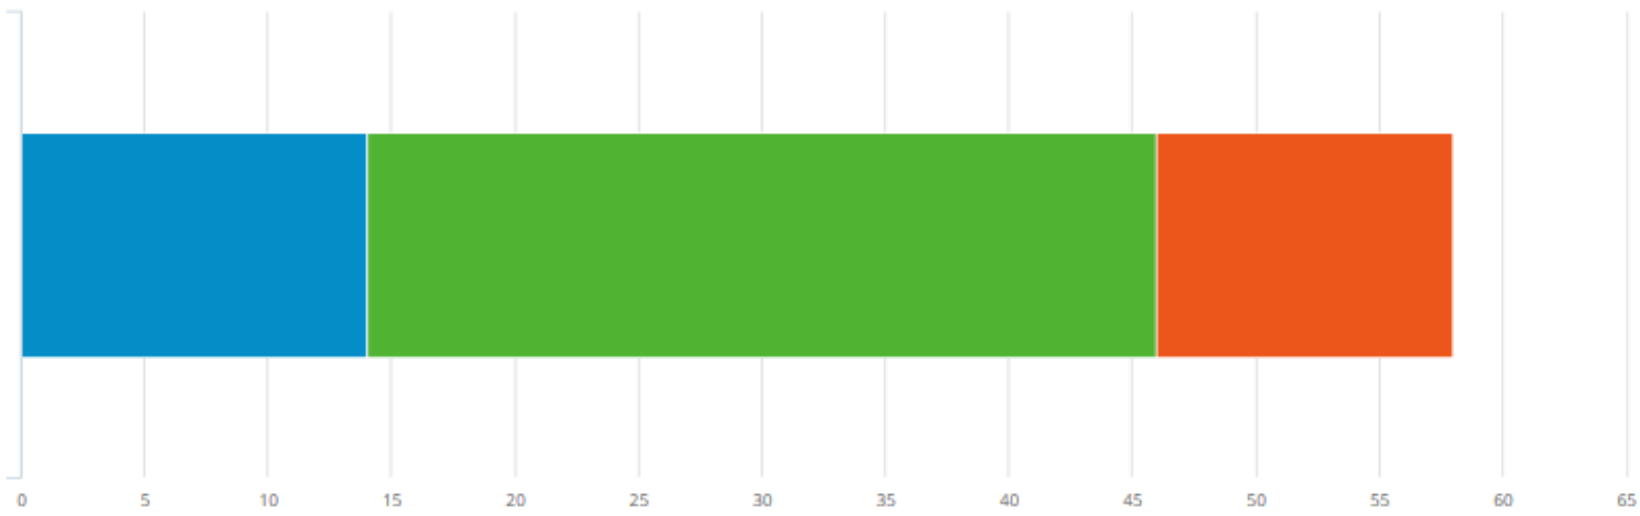

Lincoln Readers Annual Return 2017

Funerals in Crematorium	193	1.97
Home Communion	820	8.37
Communion by Extension	133	1.36

Comparisons: 2017 (2016) 98 responses (96) Sermons 1821 (1760) Funerals 391 (297) Communion: By Extension 133 (180) Home 820 (563)	Service Activity 6,328 (5,252)
---	---------------------------------------

Lincoln Readers Annual Return 2017

Lincoln Readers Annual Return 2017

Number of responses: 53

Lincoln Readers Annual Return 2017

Number of responses: 50

Small Groups **Pastoral Visits** **Mentoring Others**
14 **32** **12**