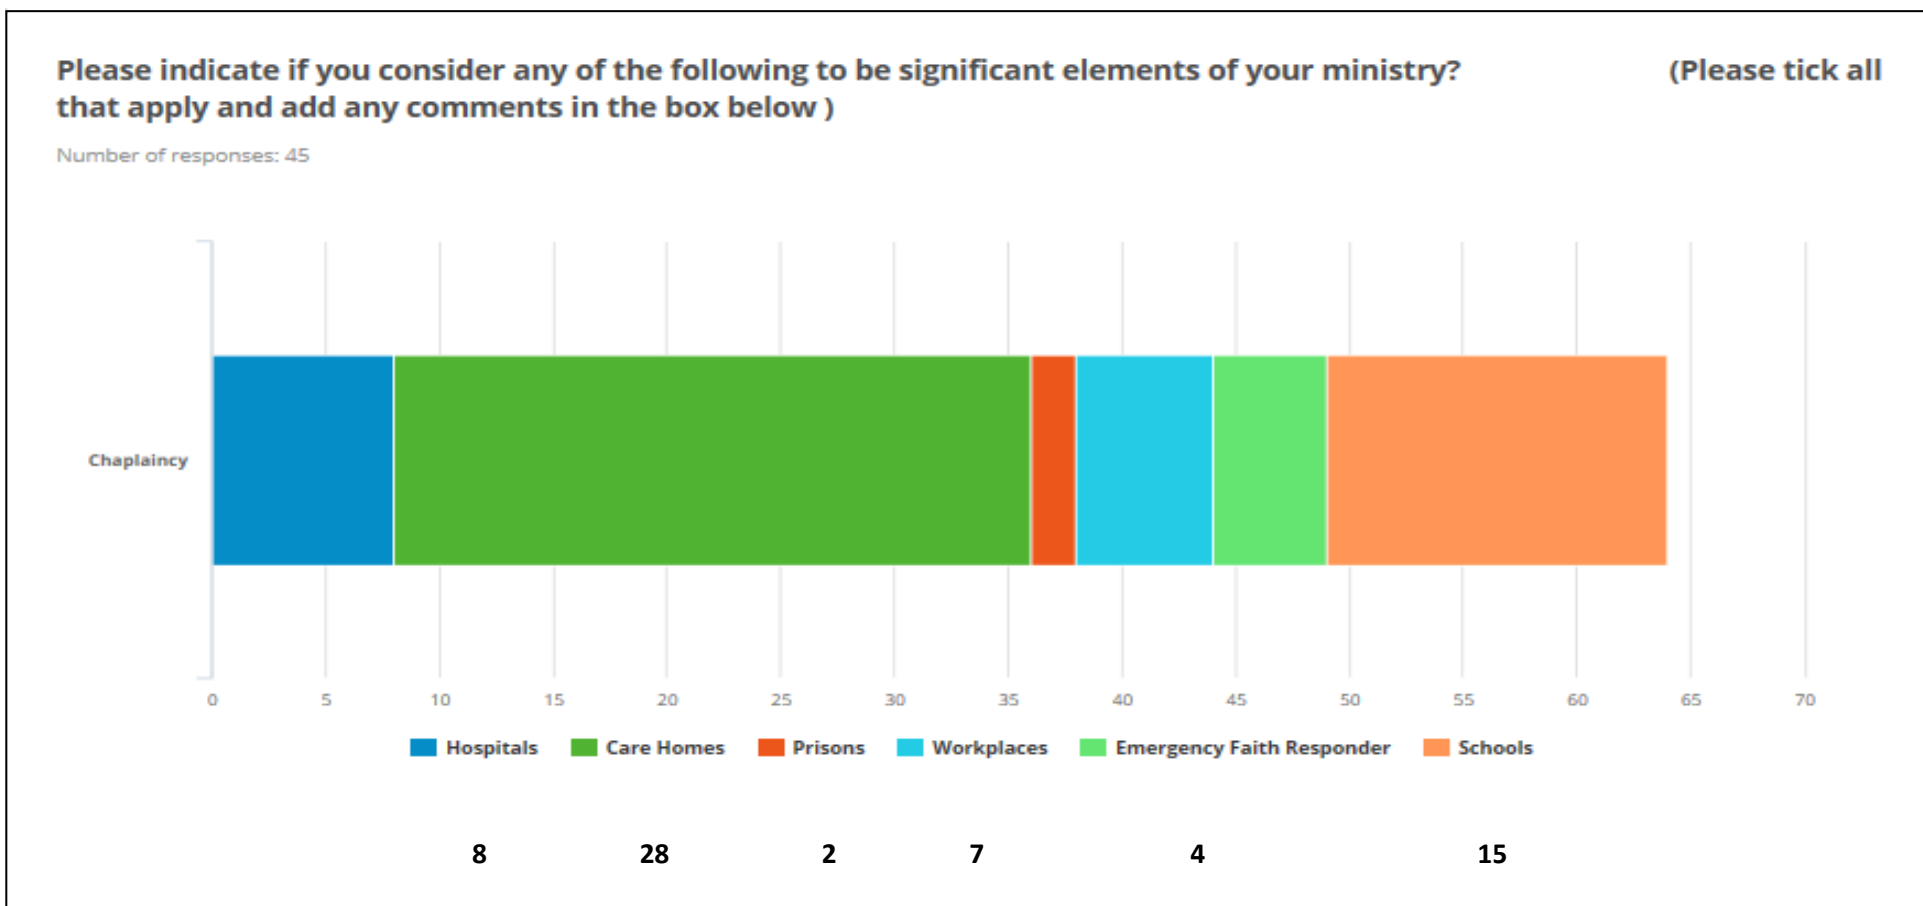

Lincoln Readers Annual Return 2017

Funerals in Crematorium	193	1.97
Home Communion	820	8.37
Communion by Extension	133	1.36

Comparisons: 2017 (2016) 98 responses (96) Sermons 1821 (1760) Funerals 391 (297) Communion: By Extension 133 (180) Home 820 (563)	Service Activity 6,328 (5,252)