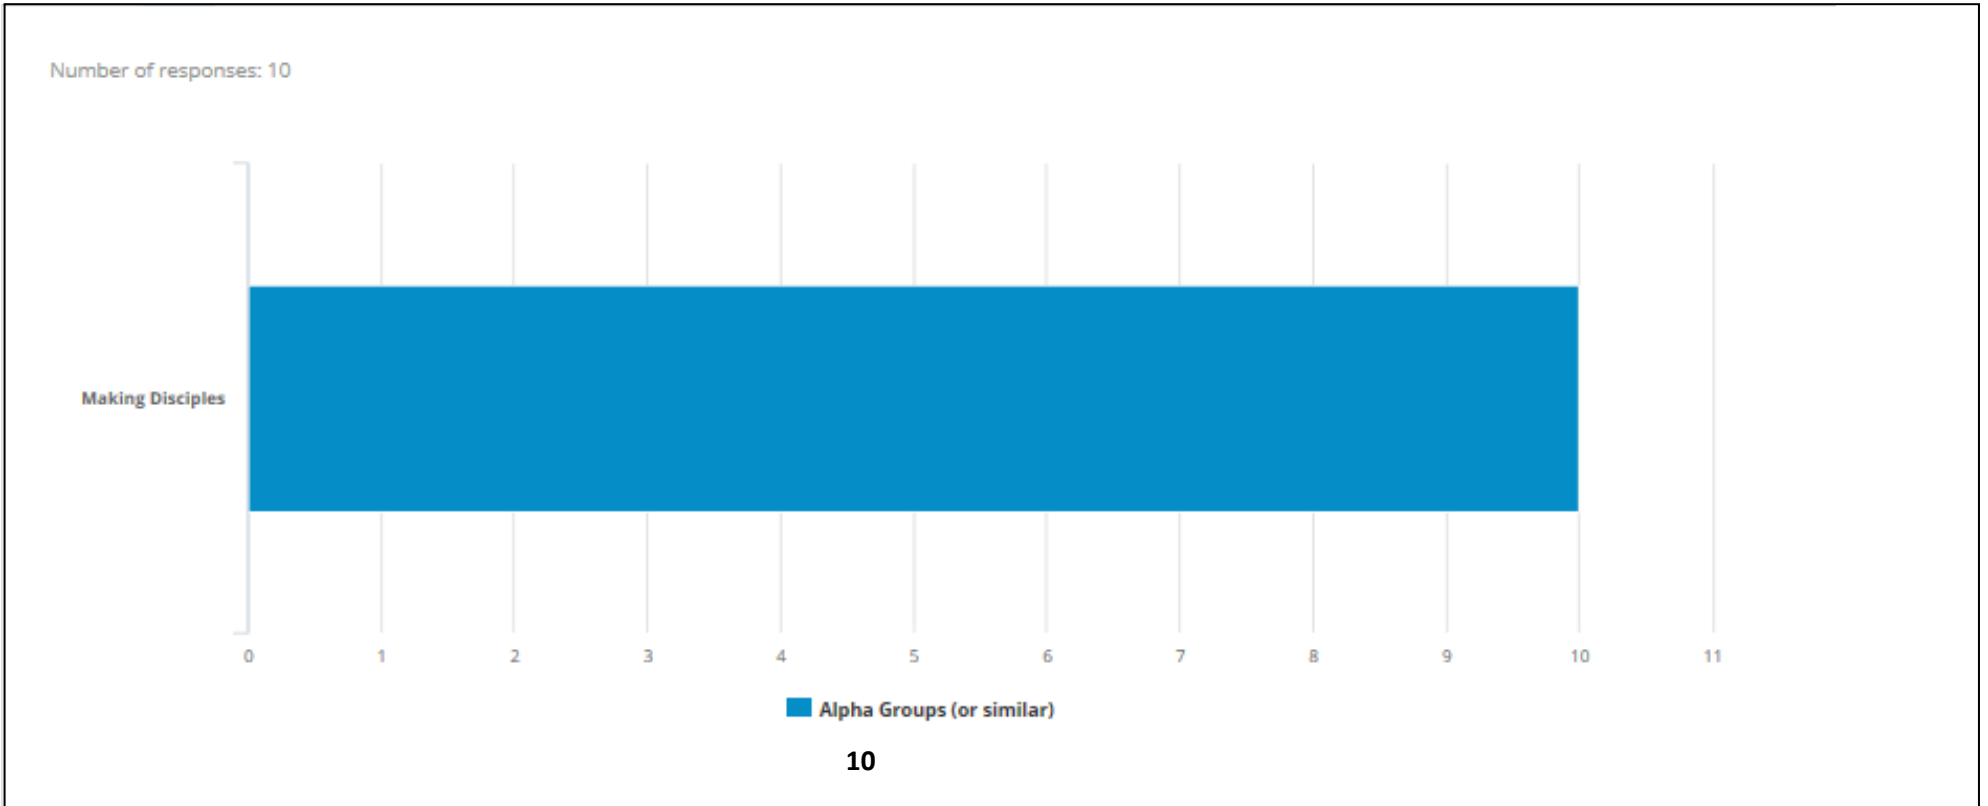

Lincoln Readers Annual Return 2017