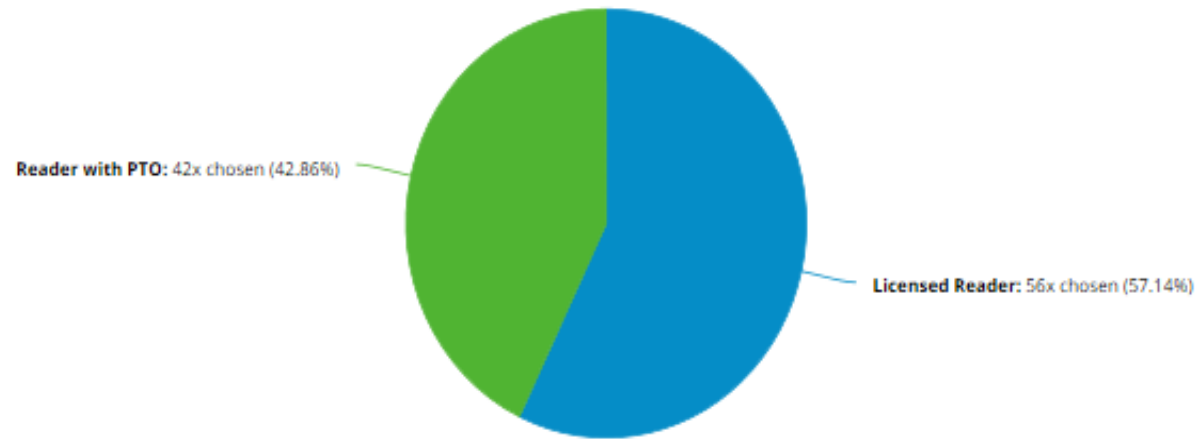

Lincoln Readers Annual Return 2017

Please indicate below:

Number of responses: 98

Lincoln Readers Annual Return 2017

How many Services of Worship have you led?

Number of responses: 98

	Number of Services:	
	Σ	$\bar{0}$
Morning Worship	1014	10.35
Evening Worship	403	4.18
Liturgy of the Word in Holy Communion	476	4.86
Family Services	182	1.86
Worship in Schools	199	2.03
Sermons Preached	1821	18.58
Other (e.g. Messy Church etc.)	222	2.27
Outside of your Parish or Group	229	2.34
Worship in non C of E churches	93	0.95
Worship in other places	345	3.52
Funerals in Church	198	2.02