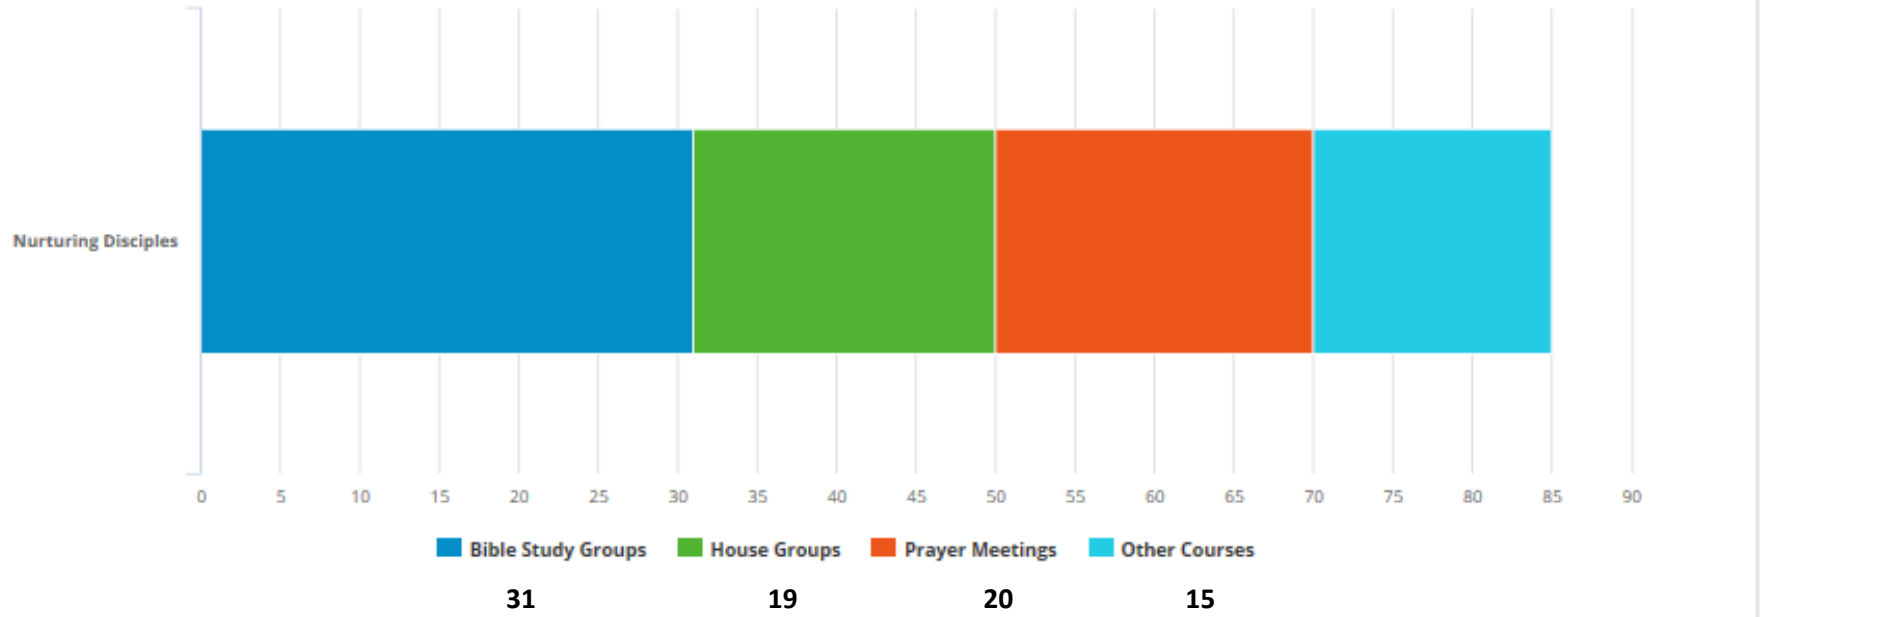

Lincoln Readers Annual Return 2017

Funerals in Crematorium	193	1.97
Home Communion	820	8.37
Communion by Extension	133	1.36

Comparisons: 2017 (2016) 98 responses (96) Sermons 1821 (1760) Funerals 391 (297) Communion: By Extension 133 (180) Home 820 (563)	Service Activity 6,328 (5,252)
---	---------------------------------------

Lincoln Readers Annual Return 2017

Lincoln Readers Annual Return 2017

Number of responses: 53

Lincoln Readers Annual Return 2017

Number of responses: 50

Small Groups **Pastoral Visits** **Mentoring Others**
14 **32** **12**