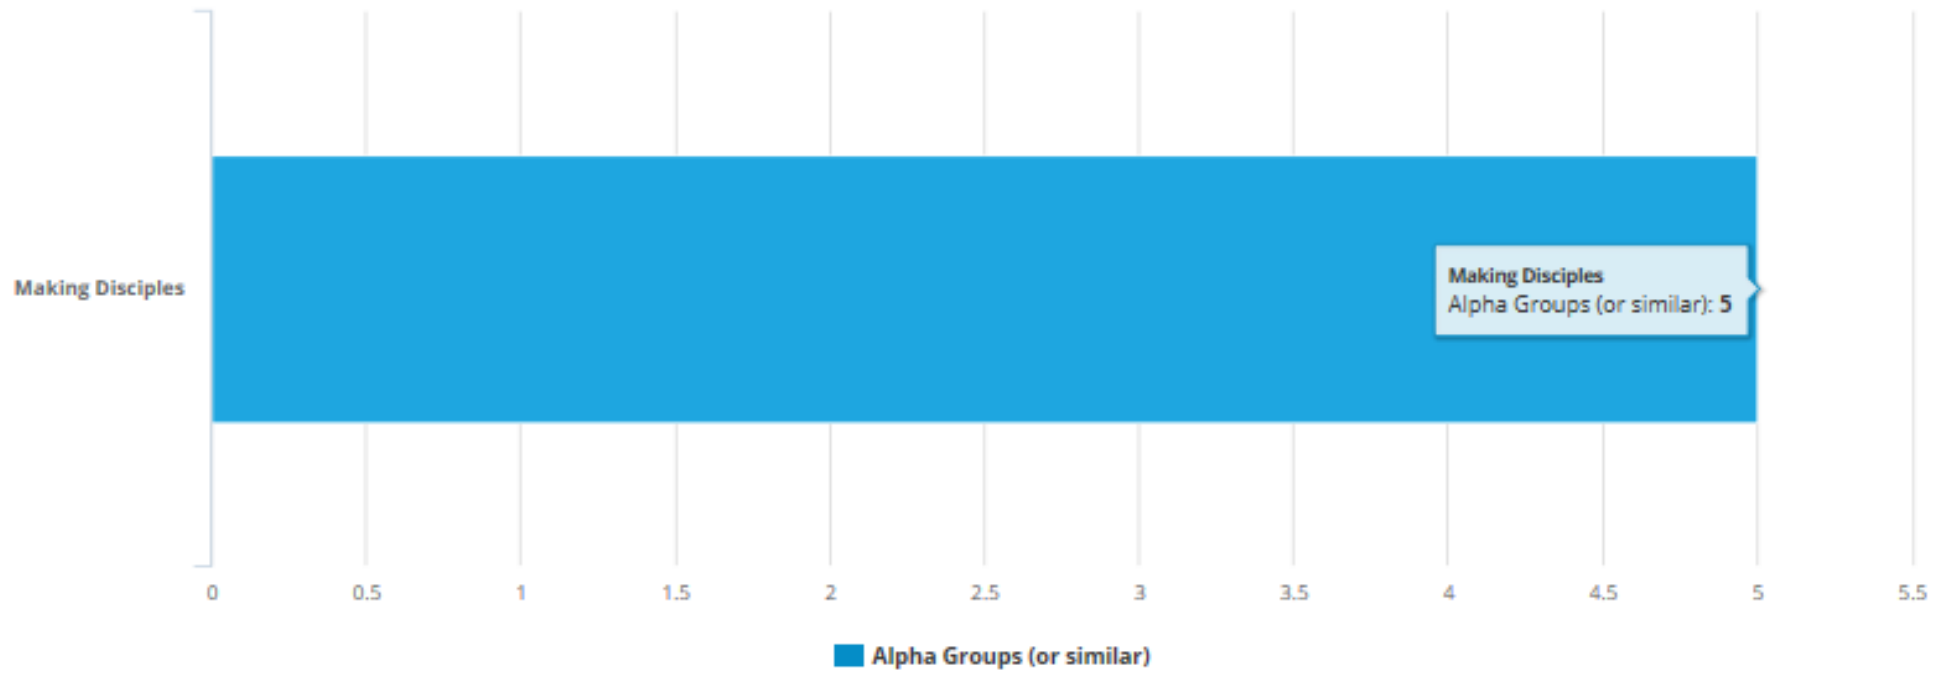

Number of responses: 5