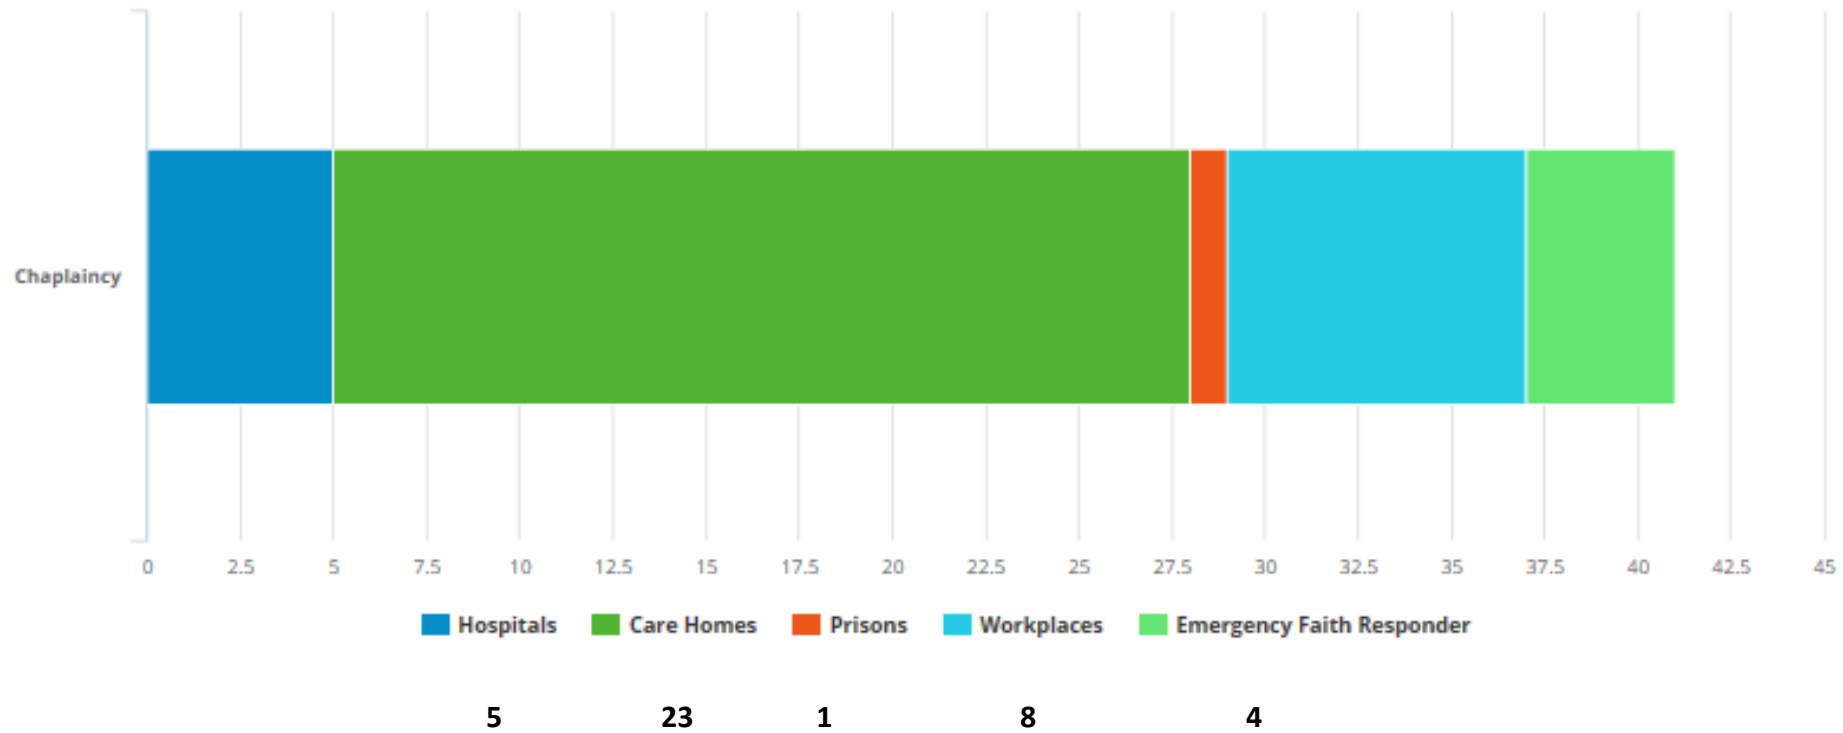

LINCOLN DIOCESE READERS RETURN STATISTICS 2016

How many Services of Worship have you led?

Number of responses: 96

	Number of Services:	
	Σ	Ø
Morning Worship	940	9.79
Evening Worship	395	4.11
Liturgy of the Word in Holy Communion	423	4.41
Family Services	181	1.89
Sermons Preached	1760	18.33
Other (e.g. Messy Church etc.)	397	4.14
Home Communion	563	5.86
Worship in non C of E churches	116	1.21
Funerals in Church	142	1.48
Funerals in Crematorium	155	1.61
Communion by Extension	180	1.88

Service Activity Total = 5,252

Comparisons: 2016 (2015) 96 responses (86) Sermons 1760 (1587) Funerals 297 (372)
Communion by Extension 180 (127)

Below tables indicate how many Readers are involved in a variety of areas of wider ministry .

Please indicate if you consider any of the following to be significant elements of your ministry?
all that apply and add any comments in the box below)

(Please tick

Number of responses: 33