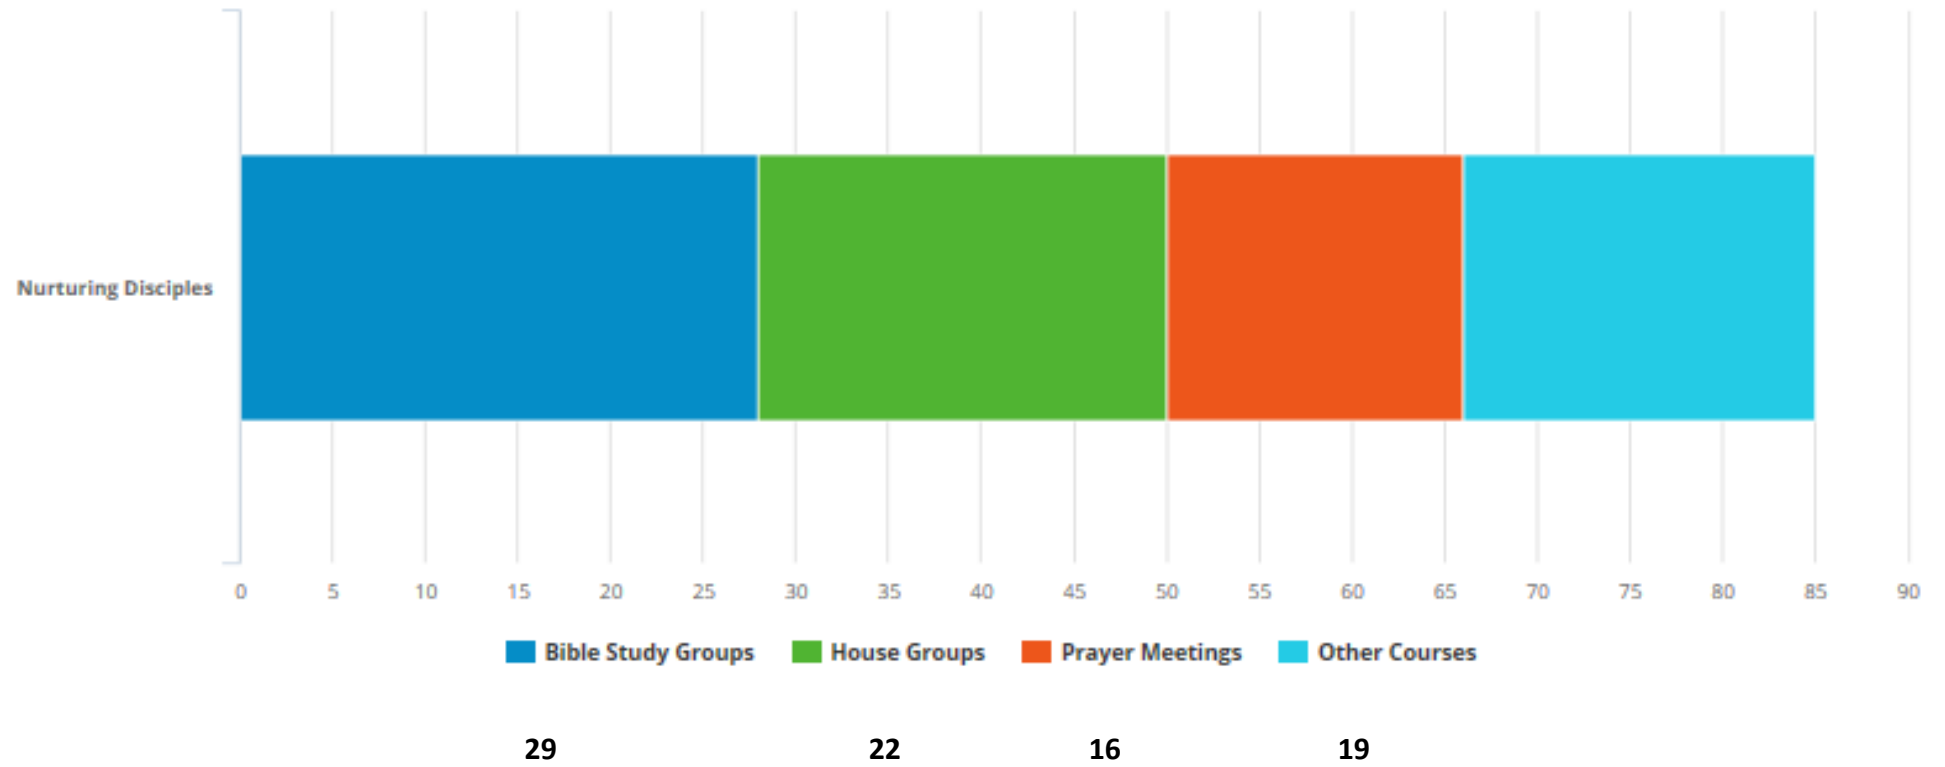

Service Activity Total = 5,252

Comparisons: 2016 (2015) 96 responses (86) Sermons 1760 (1587) Funerals 297 (372)
Communion by Extension 180 (127)

Below tables indicate how many Readers are involved in a variety of areas of wider ministry .

Please indicate if you consider any of the following to be significant elements of your ministry?
all that apply and add any comments in the box below)

(Please tick

Number of responses: 33

Number of responses: 5

Number of responses: 53

Number of responses: 45

13

30

18

Number of responses: 29

10

12