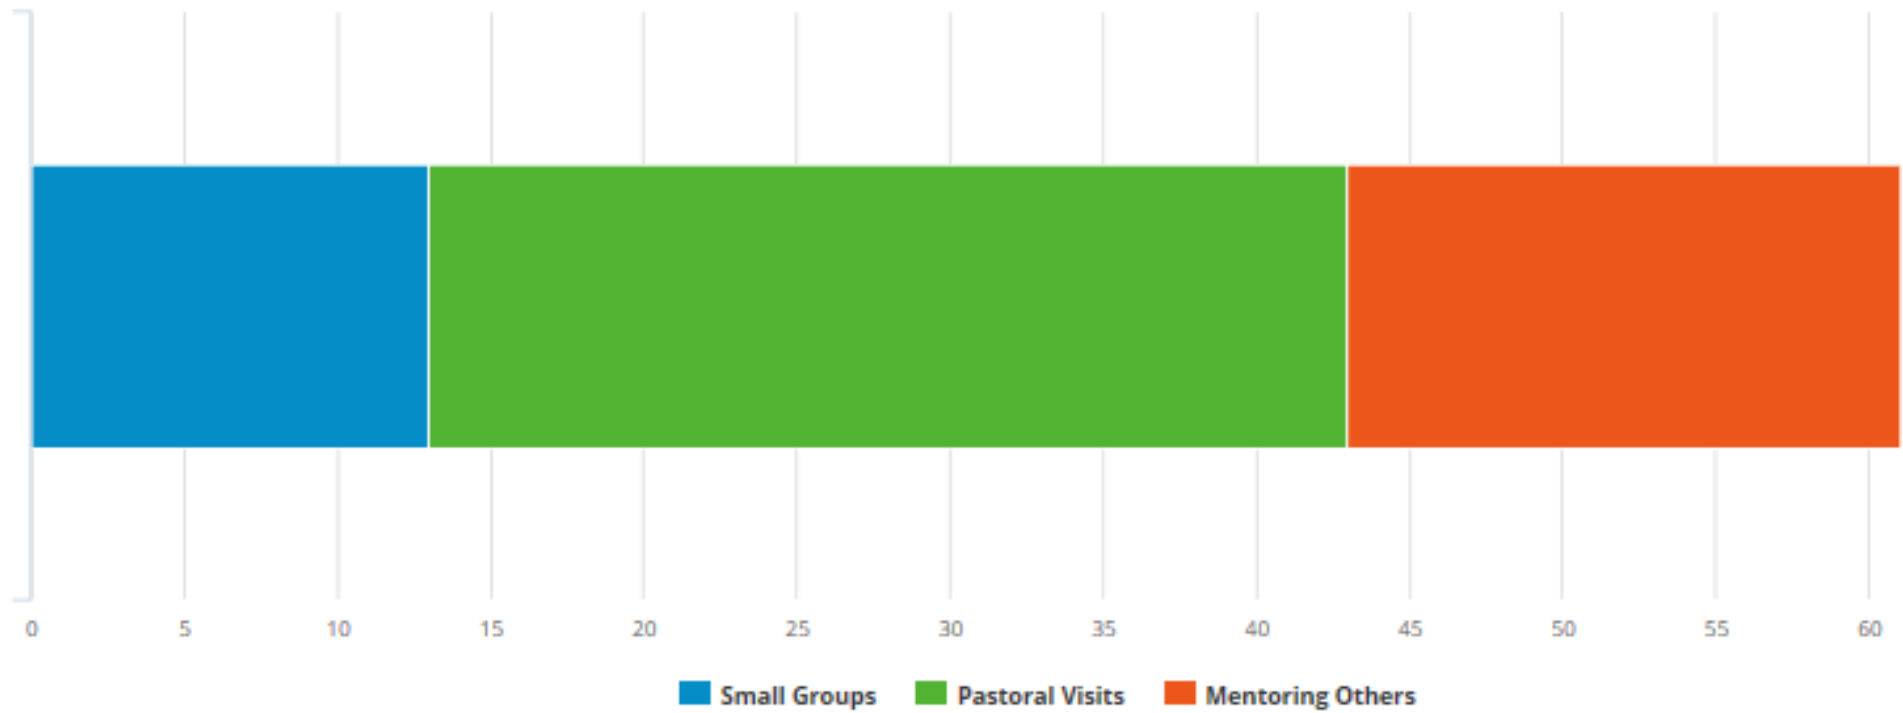

Service Activity Total = 5,252

Comparisons: 2016 (2015) 96 responses (86) Sermons 1760 (1587) Funerals 297 (372)
Communion by Extension 180 (127)

Below tables indicate how many Readers are involved in a variety of areas of wider ministry .

Please indicate if you consider any of the following to be significant elements of your ministry?
all that apply and add any comments in the box below)

(Please tick

Number of responses: 33

Number of responses: 5

Number of responses: 53

Number of responses: 45

13

30

18

Number of responses: 29

10

12